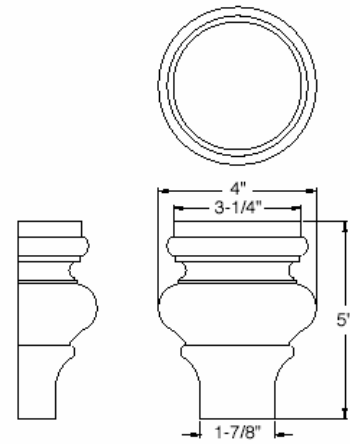

Country French Feet

Specie	Part No.
Alder	2650765A
Cherry	2650557A
Maple	2650558A
Red Oak	2650559A

Specify Full or Split