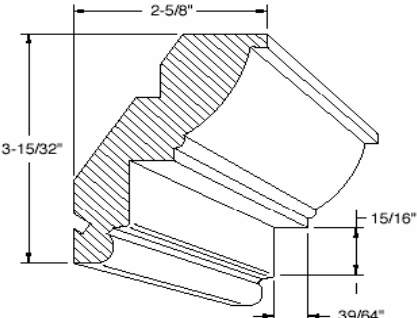

MOULDINGS, LEGS, FEET, CARVINGS & CORBELS

Crown Mouldings

Crown 344*

* Crown mouldings 342, 343, 344 will accommodate mounting plate 384 and 3/4" Rope, 7/8" Dentil and 1" Egg & Dart.
Note: Drawings not to scale.