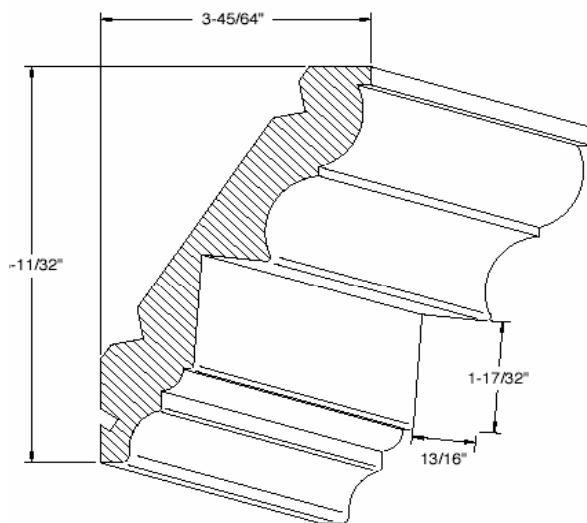

Crown 1623*