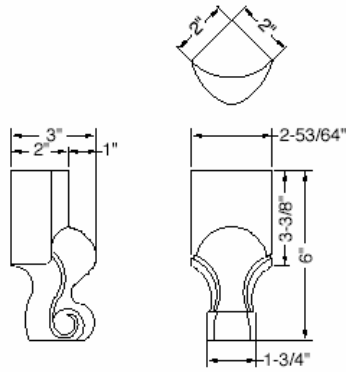

Specify Full or Split

Bun Feet

Specie	Part No.
Alder	2651124A
Cherry	2651125A
Maple	2651126A
Red Oak	2651127A

Specify Full or Split

French Scroll Feet

Specie	Part No.	Full Only
Cherry	634.27.616	
Maple	634.27.116	