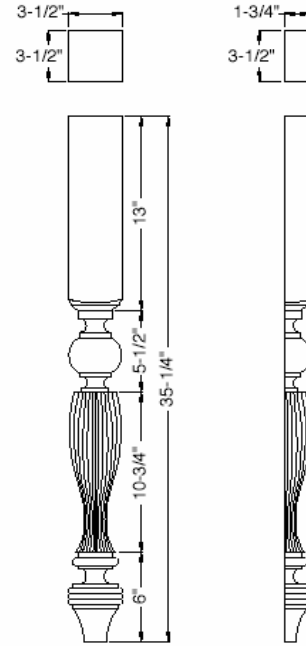

Country French Reeded

Specie	Part No.
Alder	2650713A
Cherry	2650398A
Maple	2650399A
Red Oak	2650400A

Specify Full or Split