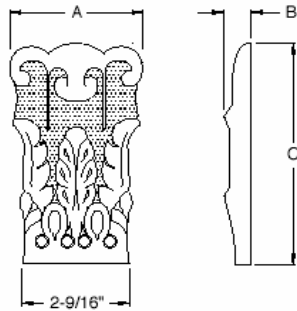

Square Pyramid Block

Specie	Part No.	Dimension		
		A	B	C
Cherry	194.75.611	1-7/8"	3/4"	1-7/8"
Maple	194.75.111	1-7/8"	3/4"	1-7/8"
Cherry	194.75.612	2-7/8"	3/4"	2-7/8"
Maple	194.75.112	2-7/8"	3/4"	2-7/8"

Slant Pyramid Block

Specie	Part No.	Dimension		
		A	B	C
Cherry	2650892A	3"	1-1/16"	3"
Maple	2650891A	3"	1-1/16"	3"

Beveled Pyramid Block

Specie	Part No.	Dimension		
		A	B	C
Cherry	2651046A	3"	1-1/16"	3"
Maple	2651047A	3"	1-1/16"	3"

Beaded Pyramid Block

Specie	Part No.	Dimension		
		A	B	C
Cherry	2651048A	3"	1-1/16"	3"
Maple	2651049A	3"	1-1/16"	3"

Small Shell Ornament

Specie	Part No.	Dimension		
		A	B	C
Cherry	194.78.662	2-1/2"	1/2"	2-3/4"
Maple	194.78.162	2-1/2"	1/2"	2-3/4"

Large Shell Ornament

Specie	Part No.	Dimension		
		A	B	C
Cherry	194.78.635	3-1/4"	11/32"	2-15/16"
Maple	194.78.135	3-1/4"	11/32"	2-15/16"

Small Acanthus Capital

Specie	Part No.	Dimension		
		A	B	C
Cherry	194.78.665	2-7/8"	1-9/16"	5"
Maple	194.78.165	2-7/8"	1-9/16"	5"