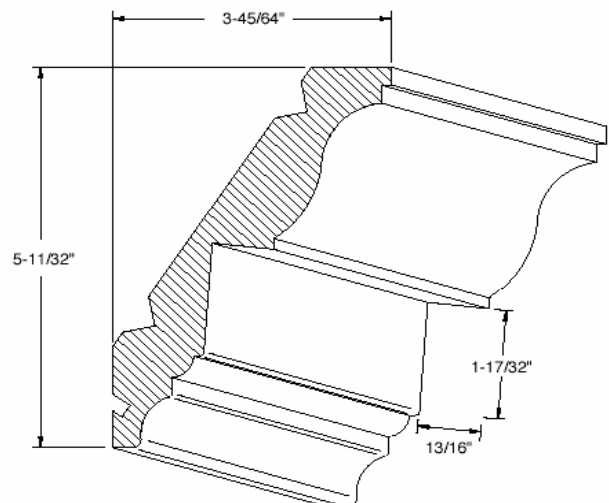

Crown 1622*