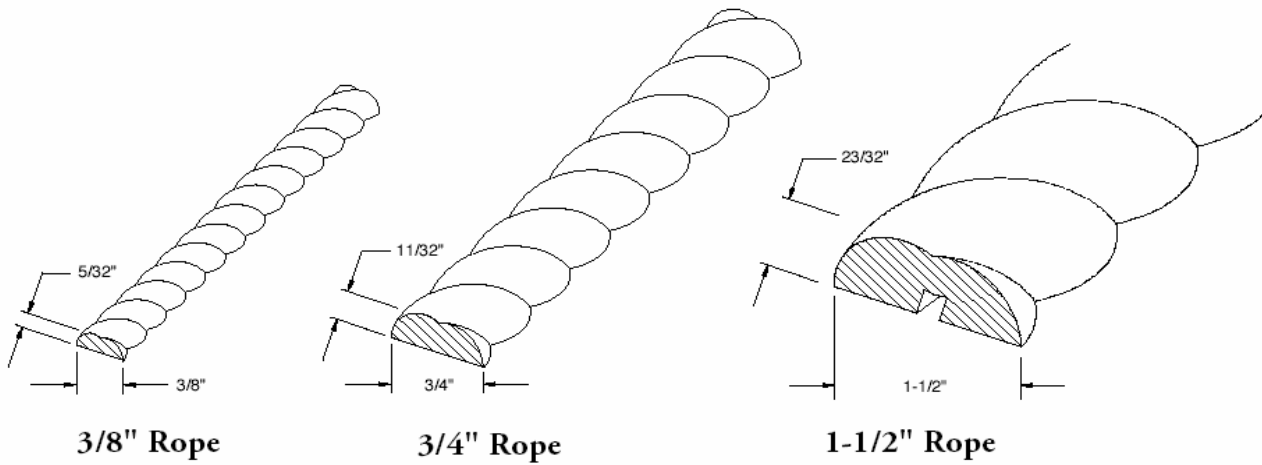

Trim and Accent Mouldings (continued)

Note: Drawings not to scale.