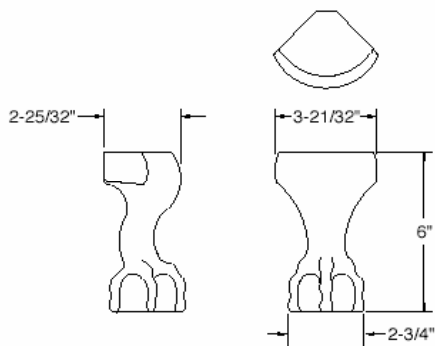

Basket Weave Foot

Specie	Part No.	Full Only
Cherry	2651054	
Maple	2651055	
Red Oak	2651056	

Ball and Claw Feet - Round

Specie	Part No.	Full Only
Cherry	2650117A	
Maple	2650116A	

Ball and Claw Feet - Square