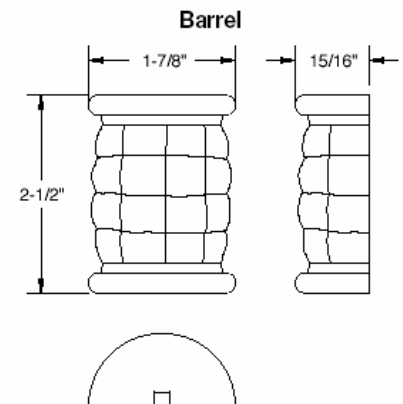

Specie	Part No.
Cherry	2651182A
Maple	2651183A

Specie	Part No.
Cherry	2651170A
Maple	2651171A

Basket Weave Spindles

Specie	Part No.
Cherry	2651178A
Maple	2651179A

Specie	Part No.
Cherry	2651184A
Maple	2651185A