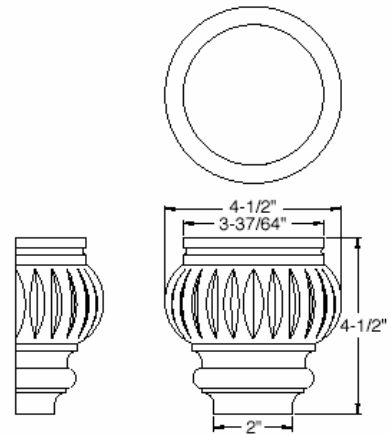

Estate Feet Reeded

Specie	Part No.
Alder	2650780A
Cherry	2650599A
Maple	2650600A
Red Oak	2650601A

Specify Full or Split