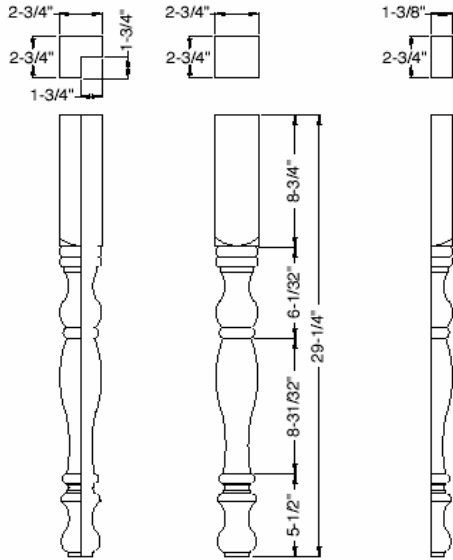

English Country

Specie	Part No.
Alder	2650647A
Cherry	2650200A
Maple	2650201A
Red Oak	2650202A

Specify 3/4, Full or Split