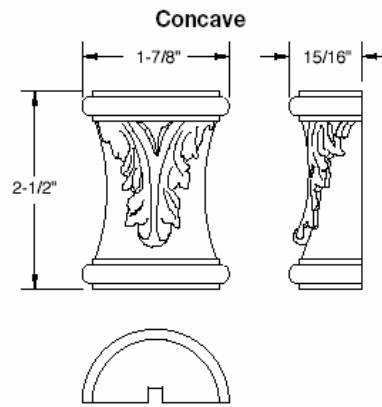

Specie	Part No.
Cherry	2651180A
Maple	2651181A