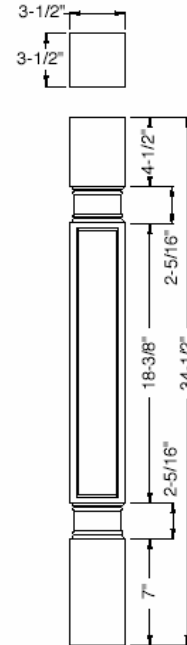

Arts & Crafts Post

Specie	Part No.
Cherry	635.74.620
Maple	635.74.120

Full round only