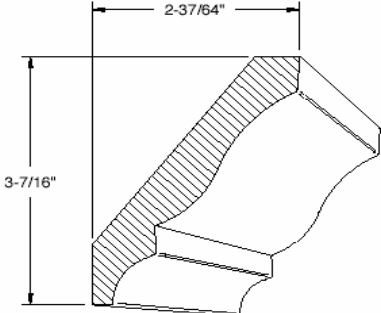

MOULDINGS, LEGS, FEET, CARVINGS & CORBELS

Crown Mouldings

Crown 24

* Crown mouldings 342, 343, 344 will accommodate mounting plate 384 and 3/4" Rope, 7/8" Dentil and 1" Egg & Dart.
Note: Drawings not to scale.