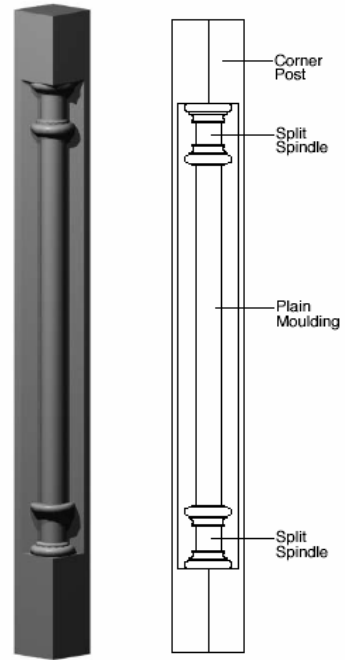

Corner Treatment Applications