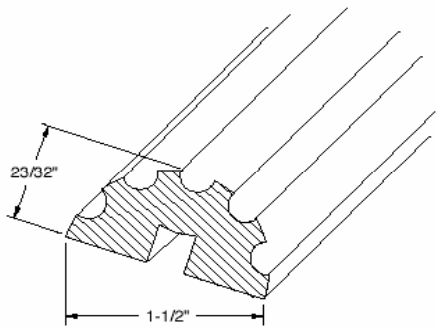

* Light Rail 1448 will accommodate Mounting Plate 470.
Note: Drawings not to scale.

Trim and Accent Mouldings (continued)

Note: Drawings not to scale.

Trim and Accent Mouldings (continued)

1-1/2" Plain

2" Plain