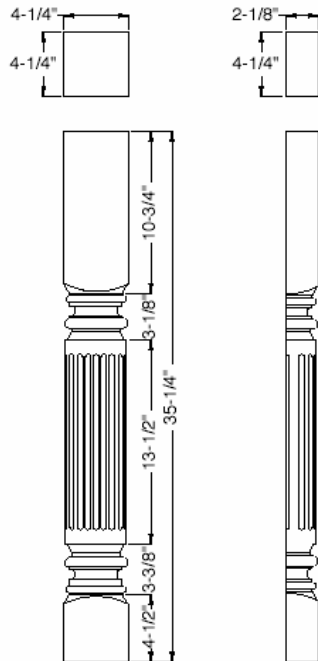

Greco Roman Fluted

Specie	Part No.
Alder	2650675A
Cherry	2650284A
Maple	2650285A
Red Oak	2650286A

Specify Full or Split