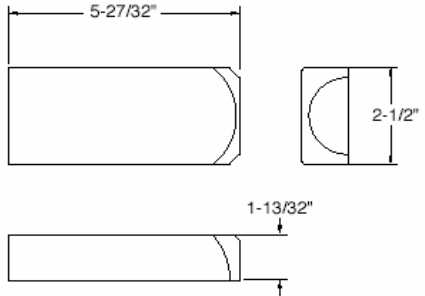

End Blocks (accommodates 1-1/2" moulding)

Specie	Part No.
Alder	2650169A
Cherry	2650101A
Hard Maple	2650100A
Red Oak	2650102A