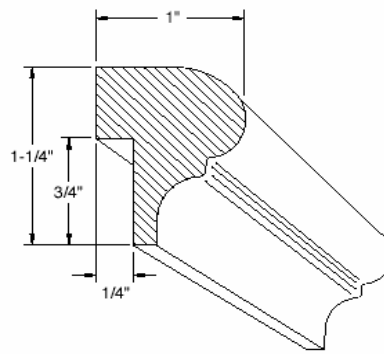

Light Rail 361