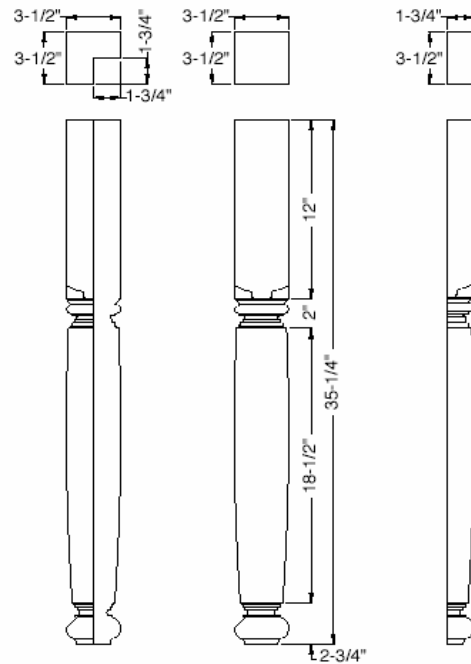

Country Kitchen Plain

Specie	Part No.
Alder	2650728A
Cherry	2650443A
Maple	2650444A
Red Oak	2650445A

Specify 3/4, Full or Split