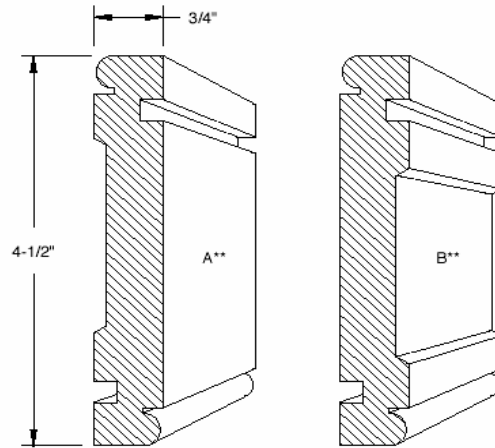

Reversible Frieze 345*