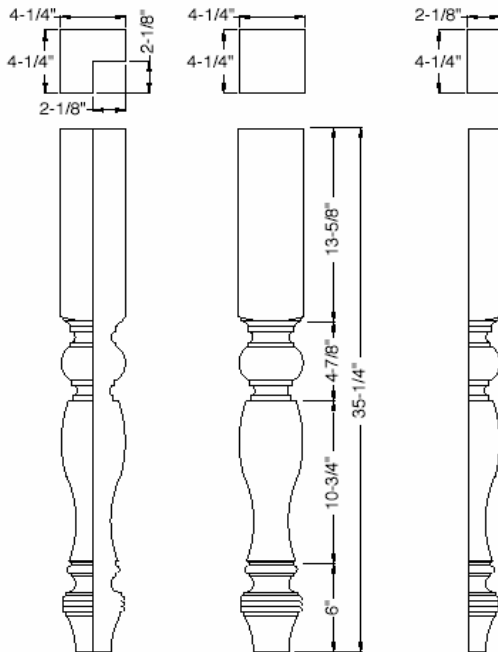

Country French Plain

Specie	Part No.
Alder	2650710A
Cherry	2650389A
Maple	2650390A
Red Oak	2650391A

Specify 3/4, Full or Split