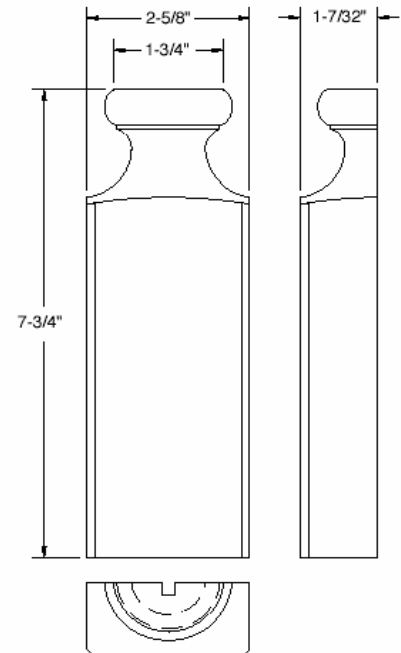

Spool End Block (accommodates 1-1/2" moulding)

Specie	Part No.
Cherry	2651158A
Maple	2651159A