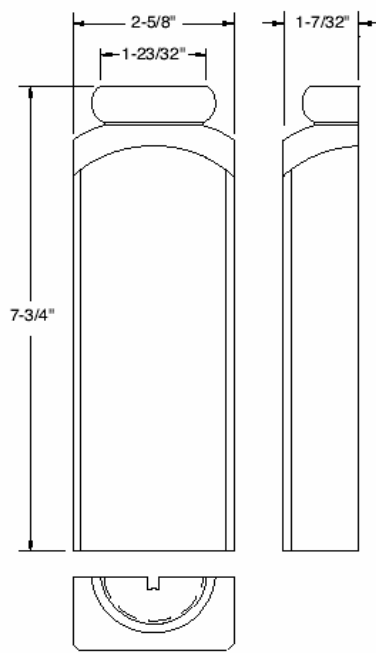

Knob End Block (accommodates 1-1/2" moulding)

Specie	Part No.
Cherry	2651156A
Maple	2651157A