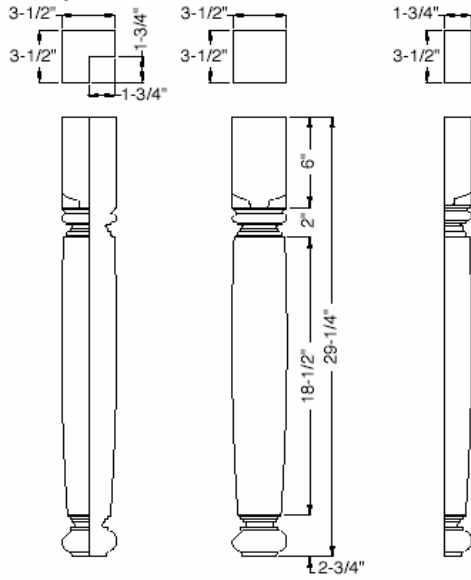

Country Kitchen Plain

Specie	Part No.
Alder	2650726A
Cherry	2650434A
Maple	2650435A
Red Oak	2650436A

Specify 3/4, Full or Split