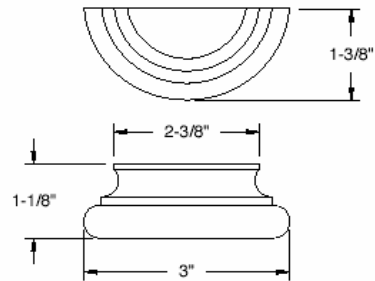

Split End Caps (accommodates 2" moulding)

Specie	Part No.
Alder	2650173A
Cherry	2650162A
Hard Maple	2650161A
Red Oak	2650163A