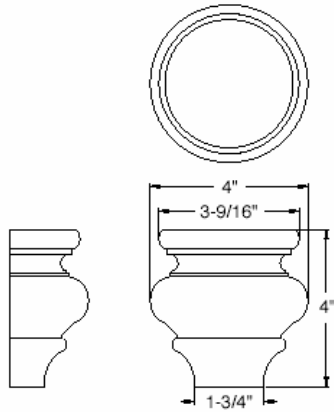

Country French Feet

Specie	Part No.
Alder	2650763A
Cherry	2650551A
Maple	2650552A
Red Oak	2650553A

Specify Full or Split