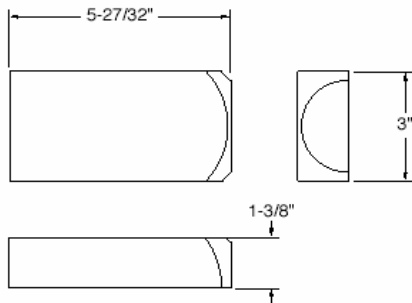

End Blocks (accommodates 2" moulding)

Specie	Part No.
Alder	2650166A
Cherry	2650153A
Hard Maple	2650152A
Red Oak	2650154A