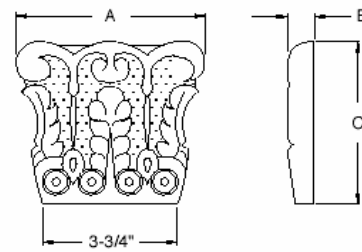

Large Shell Ornament

Specie	Part No.	Dimension		
		A	B	C
Cherry	194.78.635	3-1/4"	11/32"	2-15/16"
Maple	194.78.135	3-1/4"	11/32"	2-15/16"

Small Acanthus Capital

Specie	Part No.	Dimension		
		A	B	C
Cherry	194.78.665	2-7/8"	1-9/16"	5"
Maple	194.78.165	2-7/8"	1-9/16"	5"

Large Acanthus Capital

Specie	Part No.	Dimension		
		A	B	C
Cherry	194.78.643	5-1/8"	1-9/16"	4-1/2"
Maple	194.78.143	5-1/8"	1-9/16"	4-1/2"

Hand Carved Acanthus Capital

Specie	Part No.	Dimension		
		A	B	C
Cherry	2650968A	6"	1-3/8"	6"
Maple	2650969A	6"	1-3/8"	6"