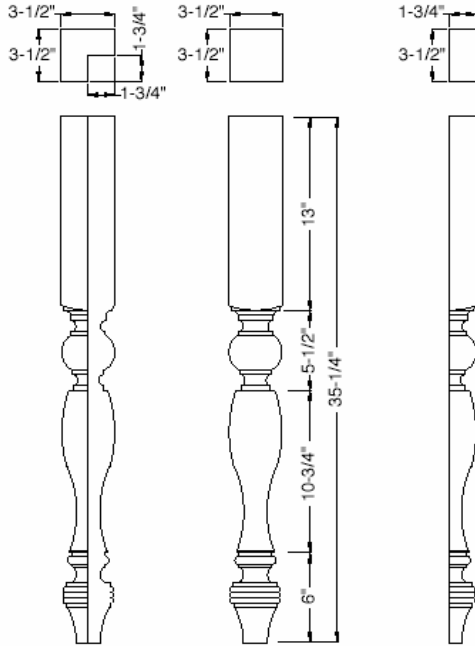

Country French Plain

Specie	Part No.
Alder	2650707A
Cherry	2650380A
Maple	2650381A
Red Oak	2650382A

Specify 3/4, Full or Split