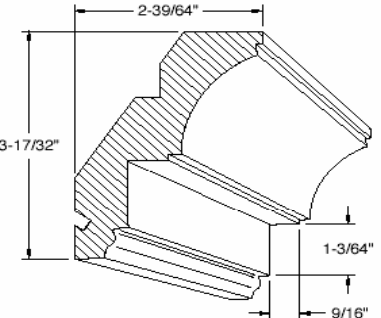

MOULDINGS, LEGS, FEET, CARVINGS & CORBELS

Crown Mouldings

Crown 343*

* Crown mouldings 342, 343, 344 will accommodate mounting plate 384 and 3/4" Rope, 7/8" Dentil and 1" Egg & Dart.
Note: Drawings not to scale.