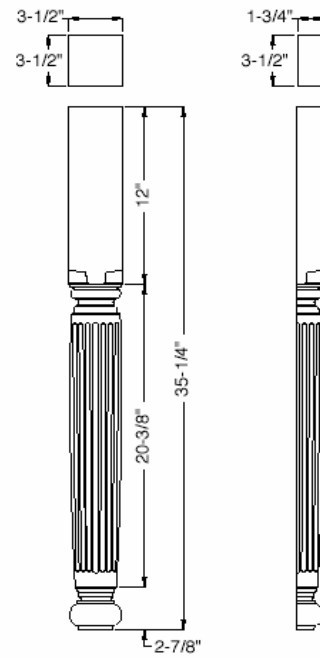

Country Kitchen Fluted

Specie	Part No.
Alder	2650759A
Cherry	2650536A
Maple	2650537A
Red Oak	2650538A

Specify Full or Split