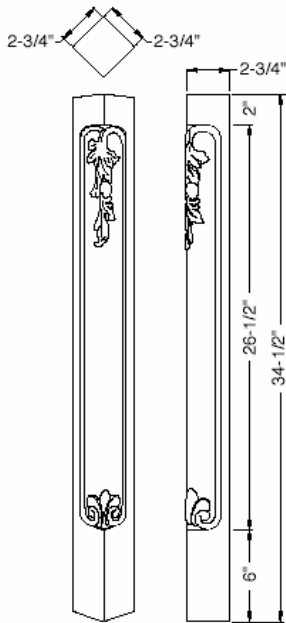

Acanthus Corner Post

Specie	Part No.	
Cherry	2650986A	
Maple	2650987A