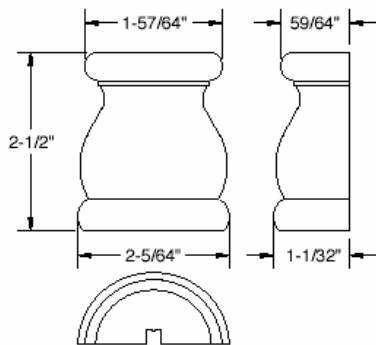

Concave End

Specie	Part No.
Cherry	2651136A
Maple	2651137A

Concave Center

Specie	Part No.
Cherry	2651142A
Maple	2651143A

Simplistic Spindles

Barrel End

Specie	Part No.
Cherry	2651132A
Maple	2651133A

Barrel Center