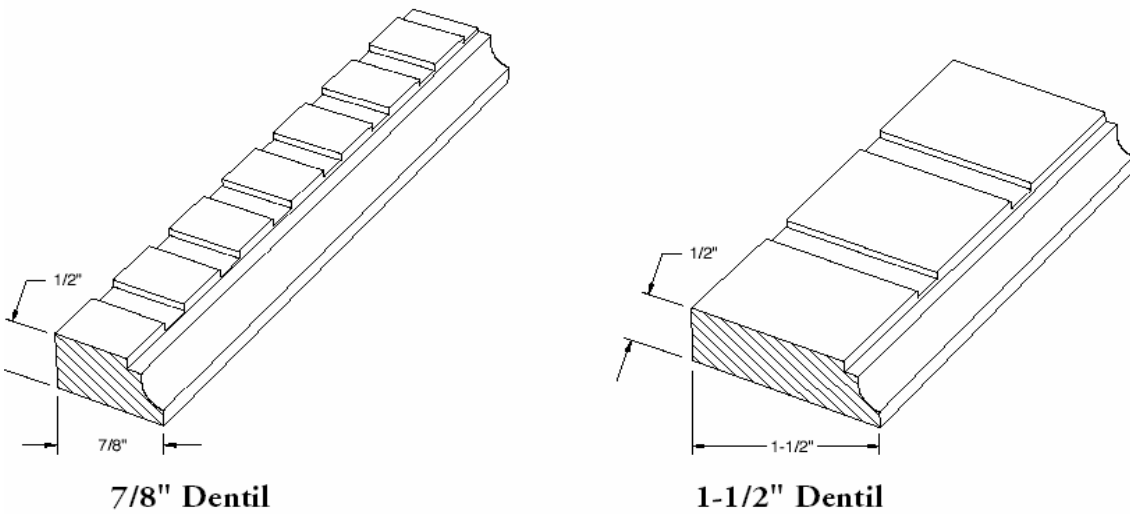

Trim and Accent Mouldings (continued)

Note: Drawings not to scale.