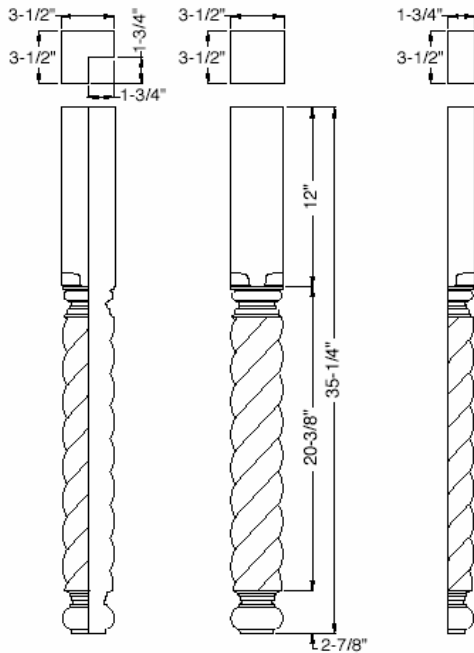

Country Kitchen Twist

Specie	Part No.
Alder	2650761A
Cherry	2650542A
Maple	2650543A
Red Oak	2650544A

Specify 3/4, Full or Split