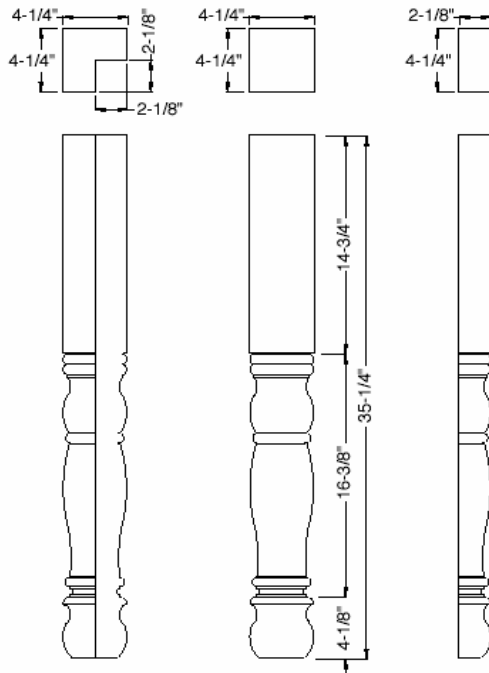

English Country

Specie	Part No.
Alder	2650656A
Cherry	2650227A
Maple	2650228A
Red Oak	2650229A

Specify 3/4, Full or Split