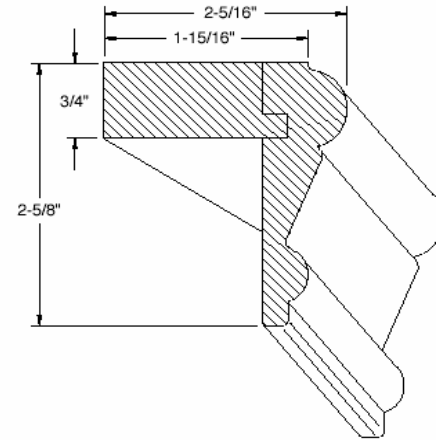

**Light Rail 1619
with Heel
:True32:**