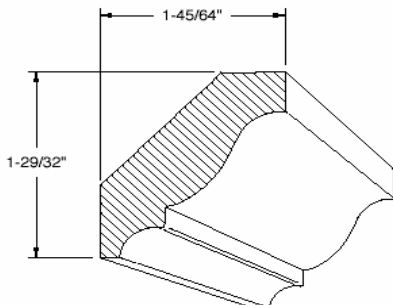

MOULDINGS, LEGS, FEET, CARVINGS & CORBELS

Crown Mouldings

Crown 6