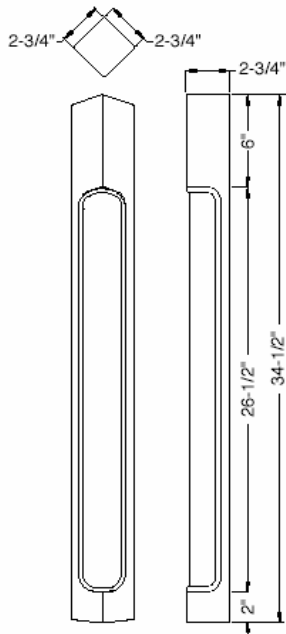

Routed Corner Post

Specie	Part No.	
Cherry	2650984A	
Maple	2650985A