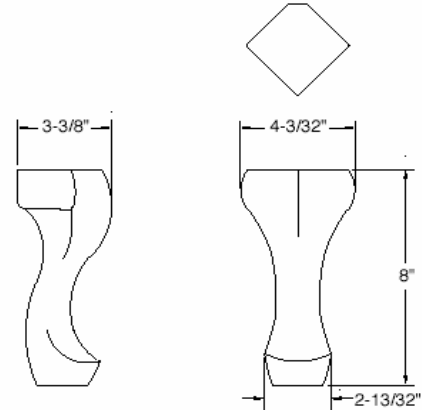

Queen Anne Feet - Square

Specie	Part No.	Full Only
Cherry	2650151A	
Maple	2650150A