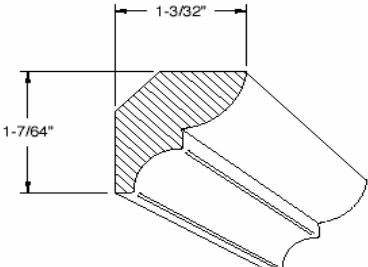

MOULDINGS, LEGS, FEET, CARVINGS & CORBELS

Crown Mouldings

Crown 33

* Crown mouldings 342, 343, 344 will accommodate mounting plate 384 and 3/4" Rope, 7/8" Dentil and 1" Egg & Dart.
Note: Drawings not to scale.