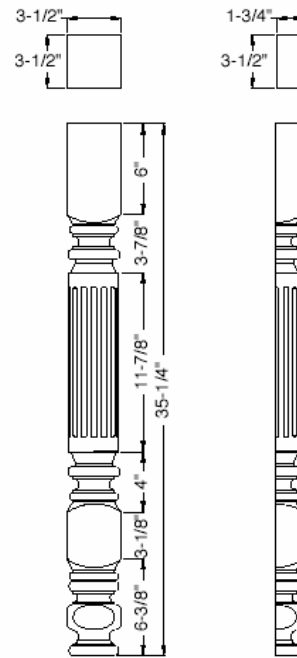

Greco Roman Fluted

Specie	Part No.
Alder	2650673A
Cherry	2650278A
Maple	2650279A
Red Oak	2650280A

Specify Full or Split