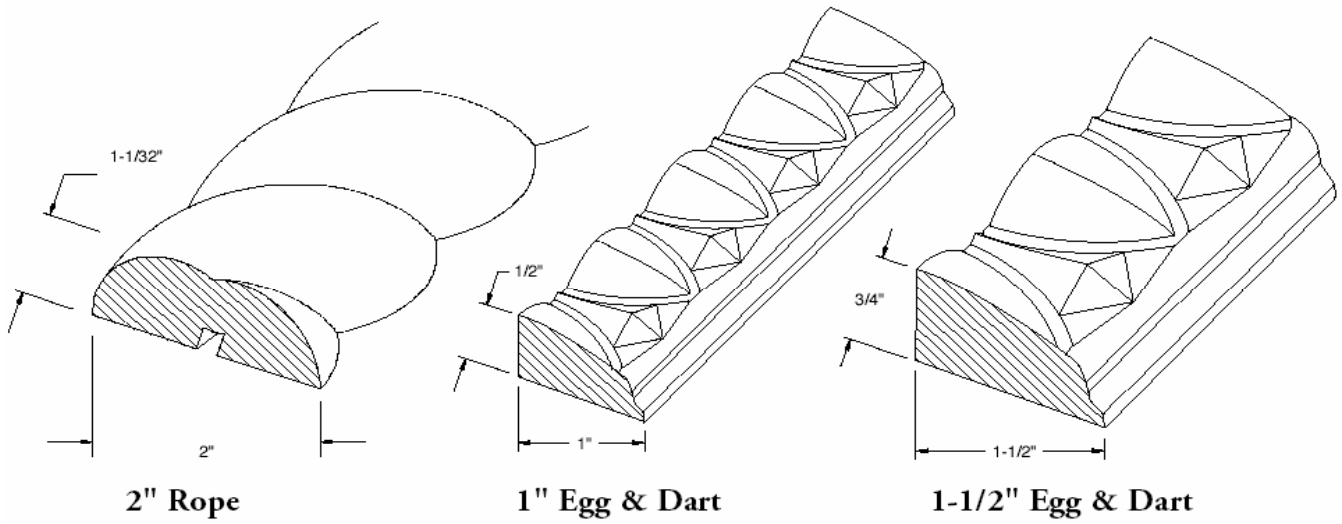

Trim and Accent Mouldings (continued)

Note: Drawings not to scale.