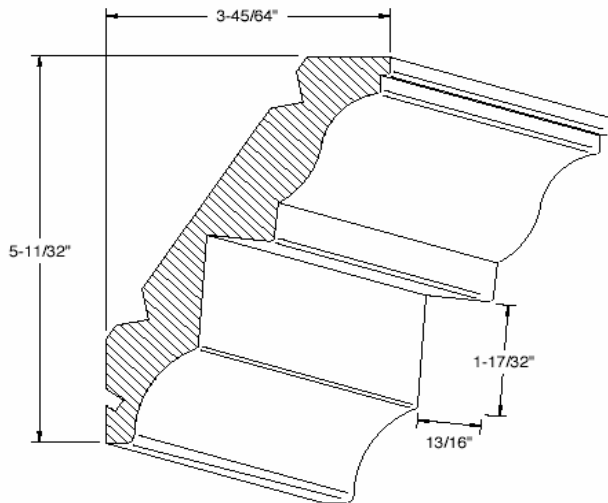

Crown 619

**Crown 801
with Heel**

**Crown B10
True32**

* Crown mouldings 342, 343, 344 will accommodate mounting plate 384 and 3/4" Rope, 7/8" Dentil and 1" Egg & Dart.
Note: Drawings not to scale.

Crown Mouldings (continued)