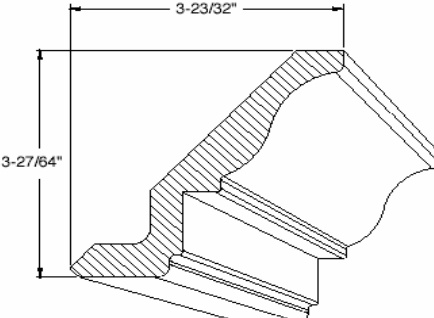

Crown 619

**Crown 801
with Heel**

**Crown B10
True32**

* Crown mouldings 342, 343, 344 will accommodate mounting plate 384 and 3/4" Rope, 7/8" Dentil and 1" Egg & Dart.
Note: Drawings not to scale.

Crown Mouldings (continued)