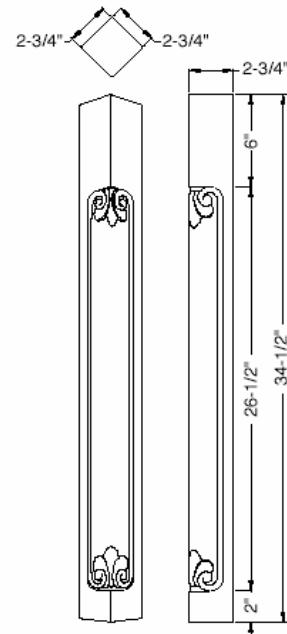

Scroll Corner Post

Specie	Part No.	
Cherry	2650990A	
Maple	2650991A