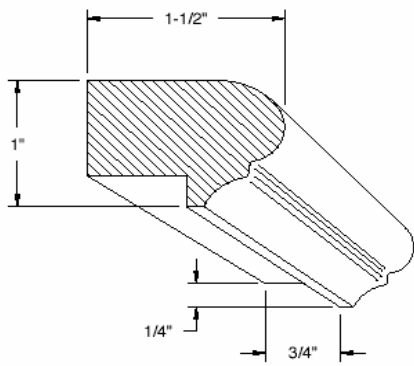

Trim and Accent Mouldings (continued)

Light Rail B11