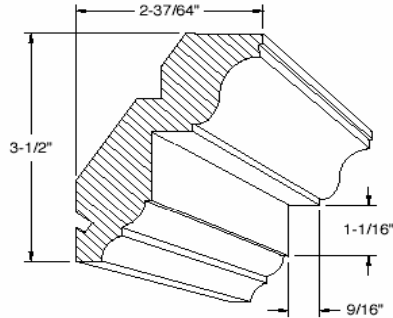

MOULDINGS, LEGS, FEET, CARVINGS & CORBELS

Crown Mouldings

Crown 342*

* Crown mouldings 342, 343, 344 will accommodate mounting plate 384 and 3/4" Rope, 7/8" Dentil and 1" Egg & Dart.
Note: Drawings not to scale.