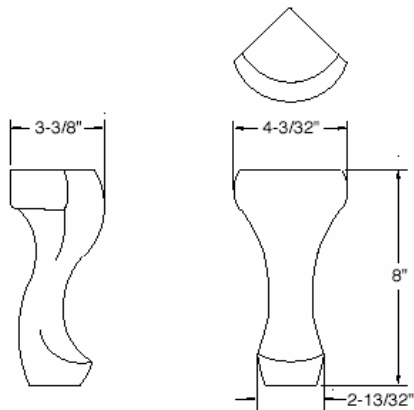

Queen Anne Feet - Round

Specie	Part No.	Full Only
Cherry	2650115A	
Maple	2650114A