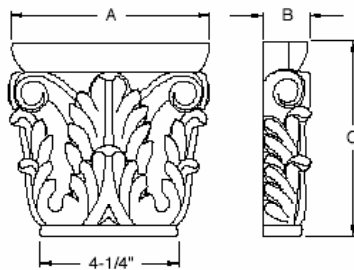

Large Shell Ornament

Specie	Part No.	Dimension		
		A	B	C
Cherry	194.78.635	3-1/4"	11/32"	2-15/16"
Maple	194.78.135	3-1/4"	11/32"	2-15/16"

Small Acanthus Capital

Specie	Part No.	Dimension		
		A	B	C
Cherry	194.78.665	2-7/8"	1-9/16"	5"
Maple	194.78.165	2-7/8"	1-9/16"	5"

Large Acanthus Capital

Specie	Part No.	Dimension		
		A	B	C
Cherry	194.78.643	5-1/8"	1-9/16"	4-1/2"
Maple	194.78.143	5-1/8"	1-9/16"	4-1/2"

Hand Carved Acanthus Capital

Specie	Part No.	Dimension		
		A	B	C
Cherry	2650968A	6"	1-3/8"	6"
Maple	2650969A	6"	1-3/8"	6"