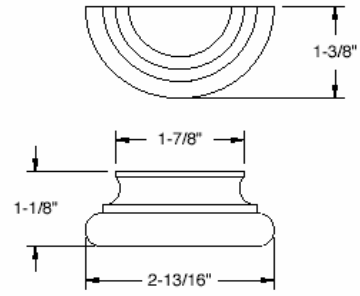

Split End Caps (accommodates 1-1/2" moulding)

Specie	Part No.
Alder	2650172A
Cherry	2650145A
Hard Maple	2650146A
Red Oak	2650147A