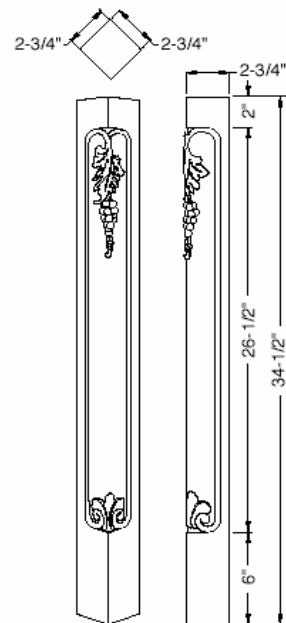

Grape Corner Post

Specie	Part No.	
Cherry	2650988A	
Maple	2650989A