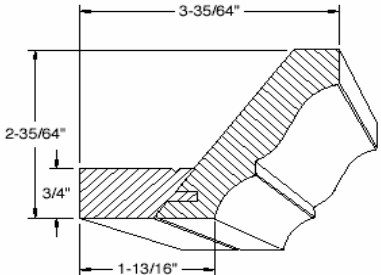

Crown 619

**Crown 801
with Heel**

**Crown B10
True32**

* Crown mouldings 342, 343, 344 will accommodate mounting plate 384 and 3/4" Rope, 7/8" Dentil and 1" Egg & Dart.
Note: Drawings not to scale.

Crown Mouldings (continued)