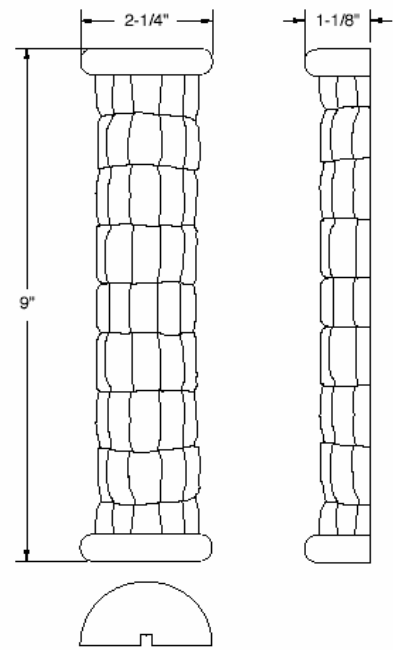

Grape Spindle
(accommodates 2" moulding)

Extended

Specie	Part No.
Cherry	2651152A
Maple	2651153A

Basket Weave Spindle
(accommodates 2" moulding)

Extended

Specie	Part No.
Cherry	2651154A
Maple	2651155A

Simplistic End Block (accommodates 1-1/2" moulding)