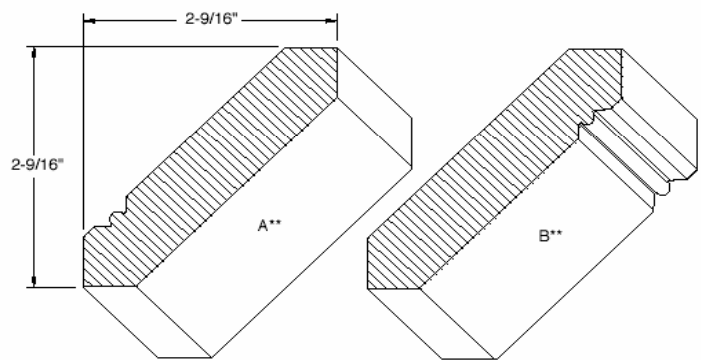

Reverse Shaker Crown 1529**